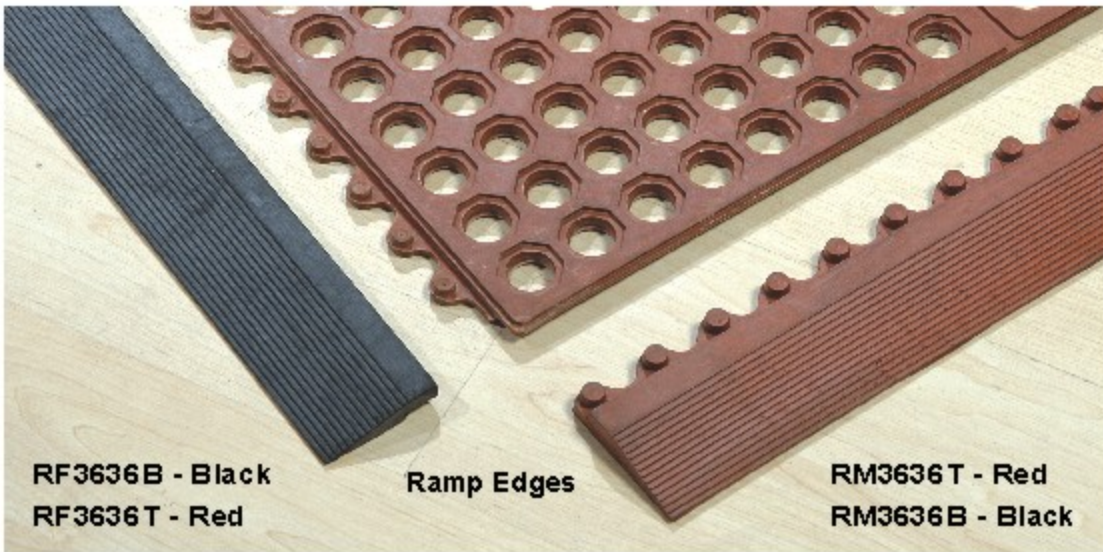

## MODULAR INTERLOCKING

**AFD3636BT - General Purpose**

**AFD3636TT - Grease Resistant**

- ◆ Two side built-in connectors
- ◆ Best for wide coverage area
- ◆ Easy handling and installation

Item #	Size	Weight (Lb)	Color
AFD3636TT	36"x36"x1/2"	15.4	Red
AFD3636BT	36"x36"x1/2"	14.3	Black

**RF3636B - Black**  
**RF3636T - Red**

**Ramp Edges**

**RM3636 T - Red**  
**RM3636B - Black**

*Ramp Edges to reduce tripping hazard*

Item #	Size	Weight (LB)	Color
RM 3636T	36"x36"x1/2"	2.6	Red
RM 3636B	36"x36"x1/2"	2.2	Black
RF 3636T	36"x36"x1/2"	2.6	Red
RF 3636B	36"x36"x1/2"	2.2	Black