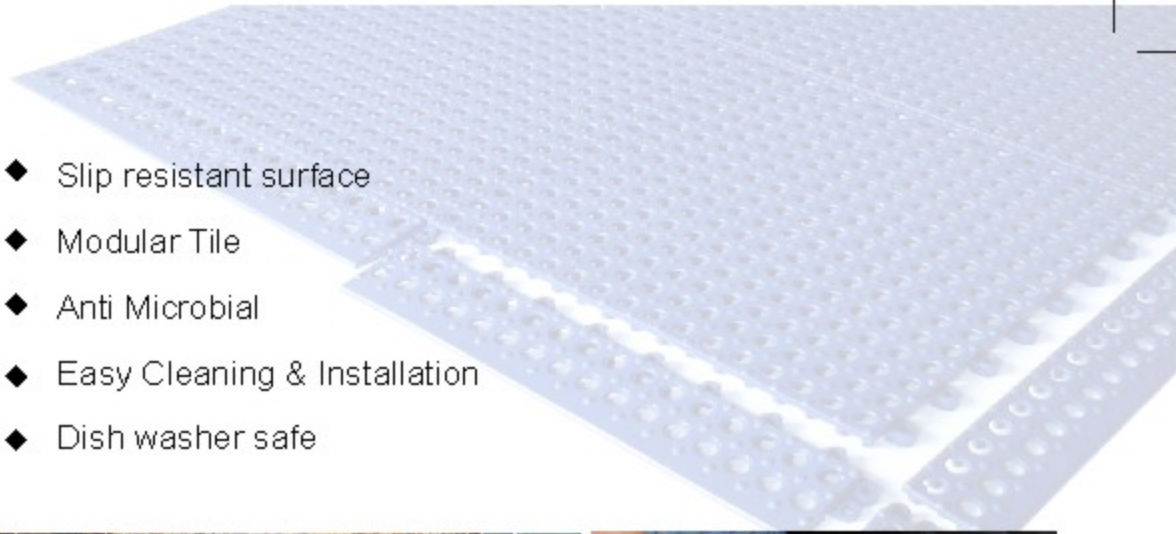

INTERLOCKING PVC TILES

- ◆ Slip resistant surface
- ◆ Modular Tile
- ◆ Anti Microbial
- ◆ Easy Cleaning & Installation
- ◆ Dish washer safe

Bar Mat

Shower Mat

Garage Mat

Size	Weight (Lb)	Item #	Item #	Item #	Item #	Item #	Item #	Item #
12"x12"x1/2"	0.2	TD1212CL	TD1212BE	TD1212GY	TD1212B	TD1212GR	TD1212BL	TD1212R
2"x12"x1/2"	0.1	TDM0212CL	TDM0212BE	TDM0212GY	TDM0212B	TDM0212GR	TDM0212BL	TDM0212R
2"x12"x1/2"	0.2	TDF0212CL	TDF0212BE	TDF0212GY	TDF0212B	TDF0212GR	TDF0212BL	TDF0212R
2"x2"x1/2"	0.03	TDC0202CL	TDC0202BE	TDC0202GY	TDC0202B	TDC0202GR	TDC0202BL	TDC0202R