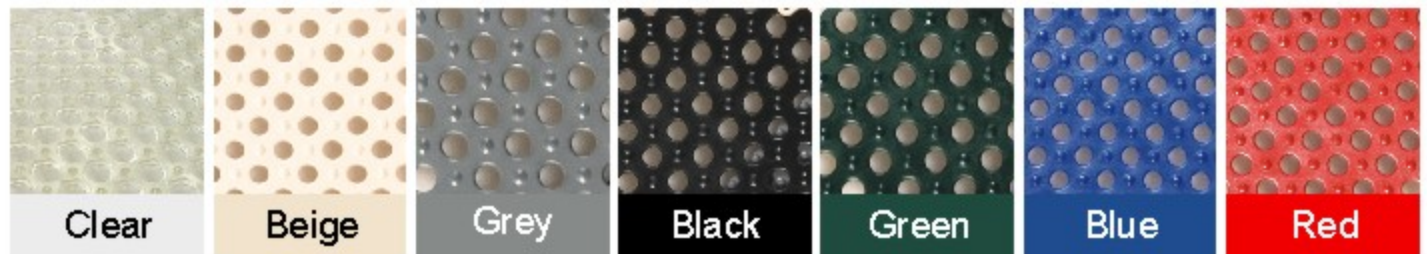

INTERLOCKING PVC TILES

- ◆ Slip resistant surface
- ◆ Modular Tile
- ◆ Anti Microbial
- ◆ Easy Cleaning & Installation
- ◆ Dish washer safe

Bar Mat

Shower Mat

Garage Mat

Size	Weight (Lb)	Item #	Item #	Item #	Item #	Item #	Item #	Item #
12"x12"x1/2"	0.2	TD1212CL	TD1212BE	TD1212GY	TD1212B	TD1212GR	TD1212BL	TD1212R
2"x12"x1/2"	0.1	TDM0212CL	TDM0212BE	TDM0212GY	TDM0212B	TDM0212GR	TDM0212BL	TDM0212R
2"x12"x1/2"	0.2	TDF0212CL	TDF0212BE	TDF0212GY	TDF0212B	TDF0212GR	TDF0212BL	TDF0212R
2"x2"x1/2"	0.03	TDC0202CL	TDC0202BE	TDC0202GY	TDC0202B	TDC0202GR	TDC0202BL	TDC0202R