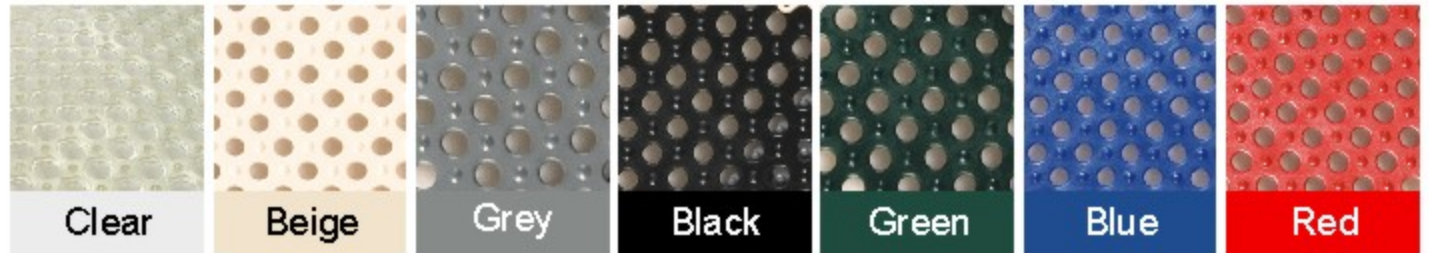

INTERLOCKING PVC TILES

- ◆ Slip resistant surface
- ◆ Modular Tile
- ◆ Anti Microbial
- ◆ Easy Cleaning & Installation
- ◆ Dish washer safe

Bar Mat

Shower Mat

Garage Mat

Size	Weight (Lb)	Item #	Item #	Item #	Item #	Item #	Item #	Item #
12"x12"x1/2"	0.2	TD1212CL	TD1212BE	TD1212GY	TD1212B	TD1212GR	TD1212BL	TD1212R
2"x12"x1/2"	0.1	TDM0212CL	TDM0212BE	TDM0212GY	TDM0212B	TDM0212GR	TDM0212BL	TDM0212R
2"x12"x1/2"	0.2	TDF0212CL	TDF0212BE	TDF0212GY	TDF0212B	TDF0212GR	TDF0212BL	TDF0212R
2"x2"x1/2"	0.03	TDC0202CL	TDC0202BE	TDC0202GY	TDC0202B	TDC0202GR	TDC0202BL	TDC0202R